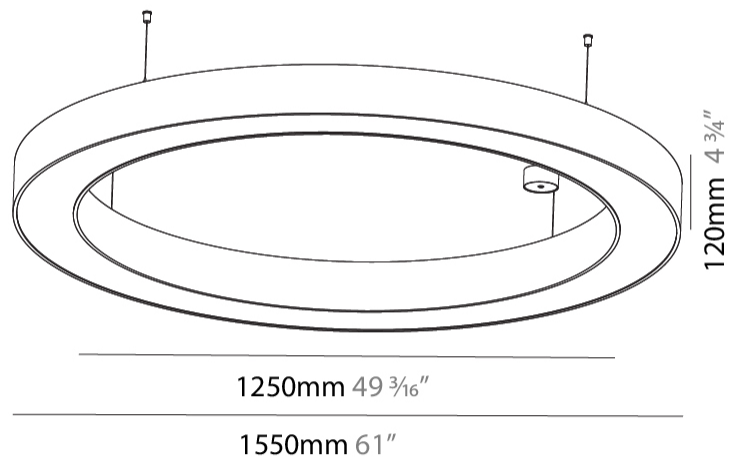

GENERAL

Series: Glorious
Subseries: Glorious
Brand: Prolicht
Division: Architectural
Mounting Type: Suspension
Mounting Location: Ceiling
Subcategory: Ambient

PHYSICAL

Shape: Round
Diameter (mm): 1550
Diameter (in): 61
Height (mm): 120
Height (in): 4 3/4
Max. Overall Height (mm): 2120
Max. Overall Height (in): 83 7/16
Light Distribution: Direct / Indirect
Weight (kg): 16.737
Weight (lbs): 36.90
Diffuser: PMMA - Opal or Micro-Prism
Fixture Finish: SSR / BKV / CWI / CRY / HAB / UFT / ITA / RUA / FTG / MYG / LOD / PUS / FRO / FUP / KIA / POP / BLS / SPG / MEY / GOH / GUM / CHC / COM / ABZ / JAG / OBR / MOS / ROR
Fixture Material: Aluminum

ELECTRICAL

Lamp Type: LED (Zhaga Standard)
Input Wattage (W): 110
Total Output Wattage (W): 88 / 70.4 (3500K)
Dimming: Non-Dimming / Phase Dimming (120Vac only) / 0-10V Dimming
Driver Included: Yes
Driver Location: Integrated
Driver Type: Constant Current - 120 / 277Vac
Driver Class: Class 2
Input Voltage (V): 120 - 277
Constant Current (MA): 350 / 700/800 (3500K)

LED

Color Temperature (°K): 3000 / 3500 / 4000
Max. Delivered Lumen (lm): 6920 / 7164 / 7310 Direct / 4530 / 4938 / 4790 Indirect
CRI: >80 CRI
Efficiency (%): 68
Lamp Life (hrs): 50000

OPTICAL

RATINGS AND CERTIFICATIONS

Certified By: Certified for North American Standards
IP rating: IP20